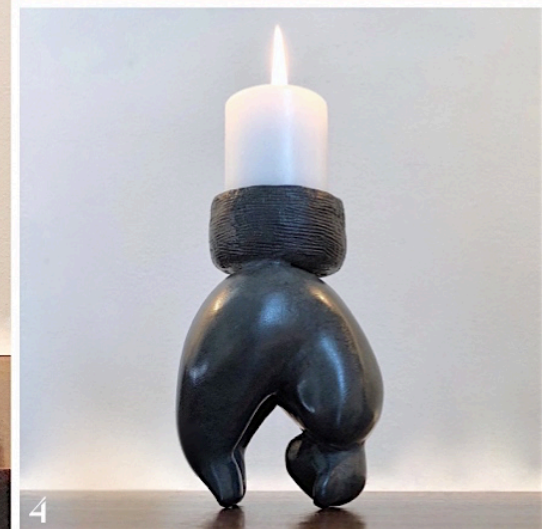

Ourson Jongleur 1, 2, 3, 4

Bronze, 2018 – Limited series to 100 copies per model

Ourson Jongleur 1 (H. 7cm / L. 12,5cm / P. 6,5cm) – *Ourson Jongleur 2* (H. 6,5cm / L. 8,5cm / P. 6,5cm)

Ourson Jongleur 3 (H. 9,5cm / L. 8cm / P. 6,5cm) – *Ourson Jongleur 4* (H. 10,5cm / L. 7cm / P. 6,5cm)