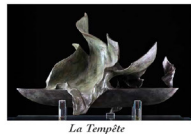

SCULPTURES

La Tempête

AND ALSO ...