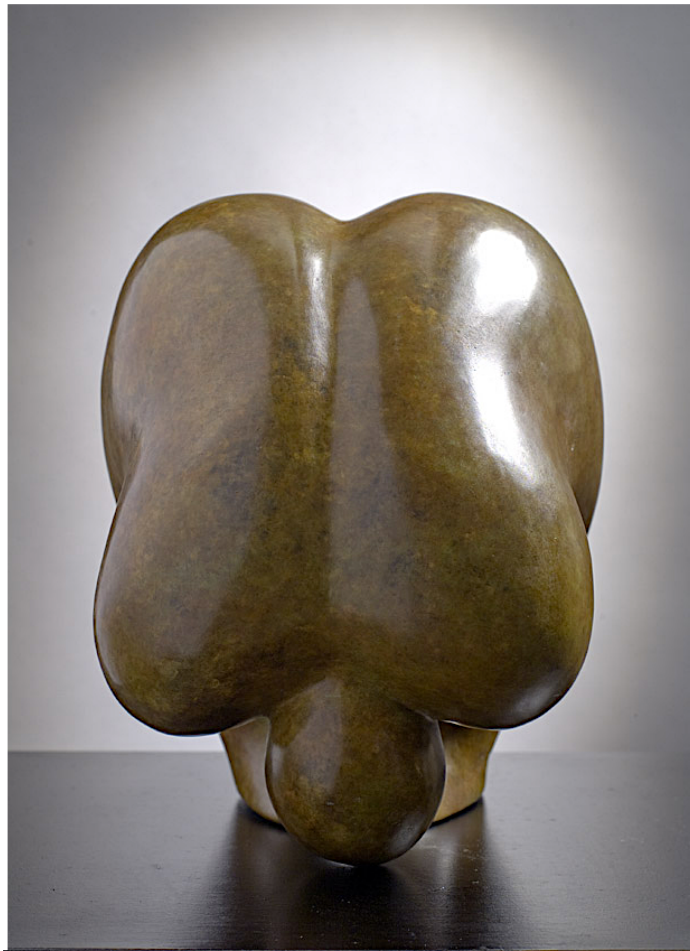

Independent and nourished by life, she addresses various themes that are instinctively chosen in line with her sensitivity.

Her figurative sculptures in bronze invite the viewer to travel: whether small or large, from birds to inhabited circles, concrete faces to frequently smooth human silhouettes, sometimes just sketched, the eye circulates between the forms, passing from solids to hollows, sculpted by the simple and refined lines that Isabelle loves for their exacting precision.

Interrogation
Bronze, 2014
H. 12cm / L. 10cm / P. 12cm
(Sold series)

Thalie
Bronze, 2015,
H. 24cm / L. 7cm / P. 7cm
(Private order / sold series)

Grosse Hilarité
Bronze, 2002
H. 25cm / L. 18cm / P. 24cm
(sold series)

Hishô
Bronze, 2014
H. 26cm / L. 14cm / P. 10cm
(Special order / sold series)

Petites Culbutes (la série de 3)
Bronze, 2013
H. 11,5cm / L. 10cm / P. 11,5cm
(sold series)

*Commande privée pour la Fédération
du Crédit Agricole, 2010*
H. 14cm / L. 13cm / P. 2cm
(Special order / sold series)

La Culbute
Bronze, 2009
H. 23cm / L. 17cm / P. 20cm
(Sold series)

Les Deux Là-Bas
Bronze, 2003
H. 33cm / L. 23cm / P. 23cm
(Unique piece / sold)

Le Passage

Terre cuite, 2000

H. 30cm / L. 50cm / P. 20cm

(Unique piece / sold)