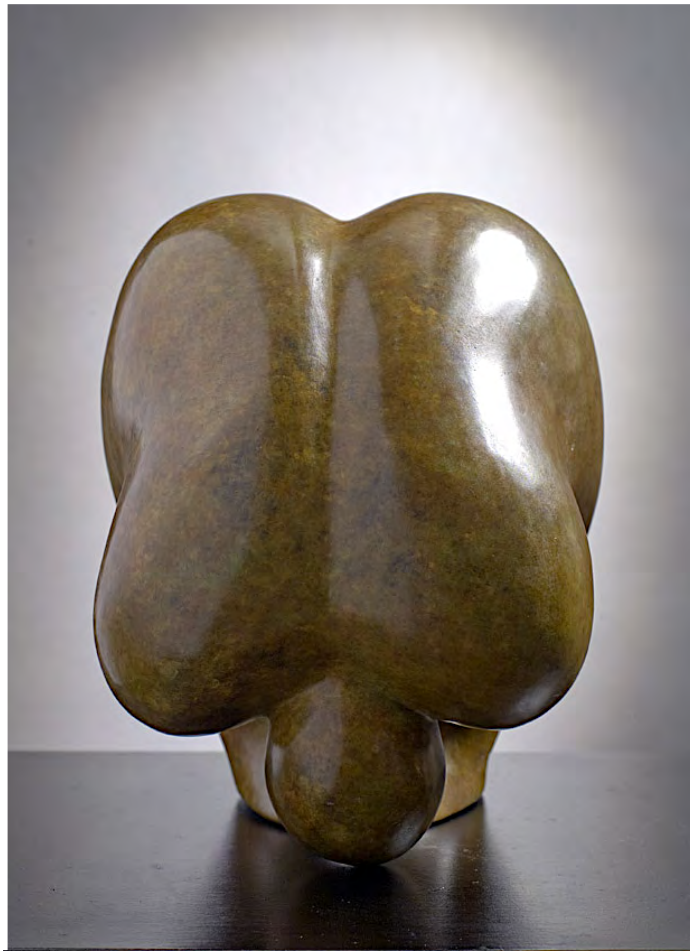

*Independent and nourished by life, she addresses various themes that are instinctively chosen in line with her sensitivity.*

*Her figurative sculptures in bronze invite the viewer to travel: whether small or large, from birds to inhabited circles, concrete faces to frequently smooth human silhouettes, sometimes just sketched, the eye circulates between the forms, passing from solids to hollows, sculpted by the simple and refined lines that Isabelle loves for their exacting precision.*

*Interrogation*  
Bronze, 2014  
H. 12cm / L. 10cm / P. 12cm  
(Sold series)

*Thalie*  
Bronze, 2015,  
H. 24cm / L. 7cm / P. 7cm  
(Private order / sold series)

*Grosse Hilarité*  
Bronze, 2002  
H. 25cm / L. 18cm / P. 24cm  
(sold series)

*Hishô*  
Bronze, 2014  
H. 26cm / L. 14cm / P. 10cm  
(Special order / sold series)

*Petites Culbutes (la série de 3)*  
Bronze, 2013  
H. 11,5cm / L. 10cm / P. 11,5cm  
(sold series)

*Commande privée pour la Fédération du  
Crédit Agricole, 2010*  
H. 14cm / L. 13cm / P. 2cm  
(Special order / sold series)

*La Culbute*  
Bronze, 2009  
H. 23cm / L. 17cm / P. 20cm  
(Sold series)

*Les Deux Là-Bas*  
Bronze, 2003  
H. 33cm / L. 23cm / P. 23cm  
(Unique piece / sold)

*Le Passage*

Terre cuite, 2000

H. 30cm / L. 50cm / P. 20cm